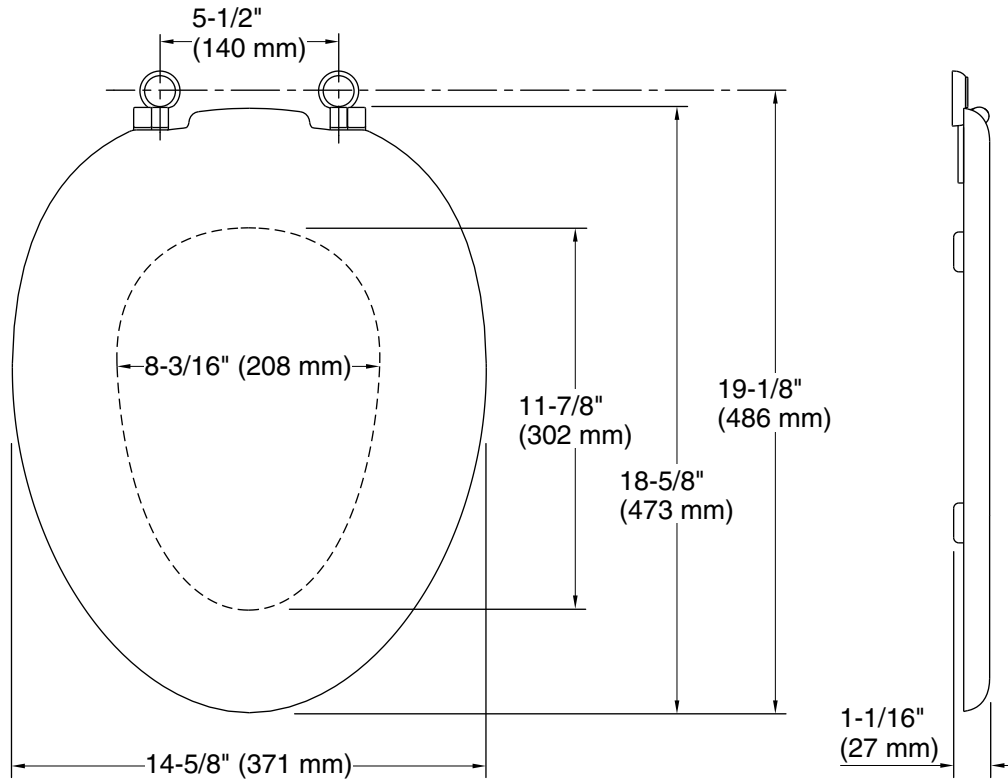

Features

- Exclusive seat design for Kathryn K-3324 and K-3484 toilets.
- Vibrant® Brushed Nickel hinges.
- Coordinates with other products in the Kathryn collection.

Material

- Molded wood.

Codes/Standards

Technical Information

All product dimensions are nominal.

Seat shape type: Elongated
Seat front type: Closed-front
Seat-mounting holes: 5-1/2" (140 mm)

Notes

Install this product according to the installation guide.